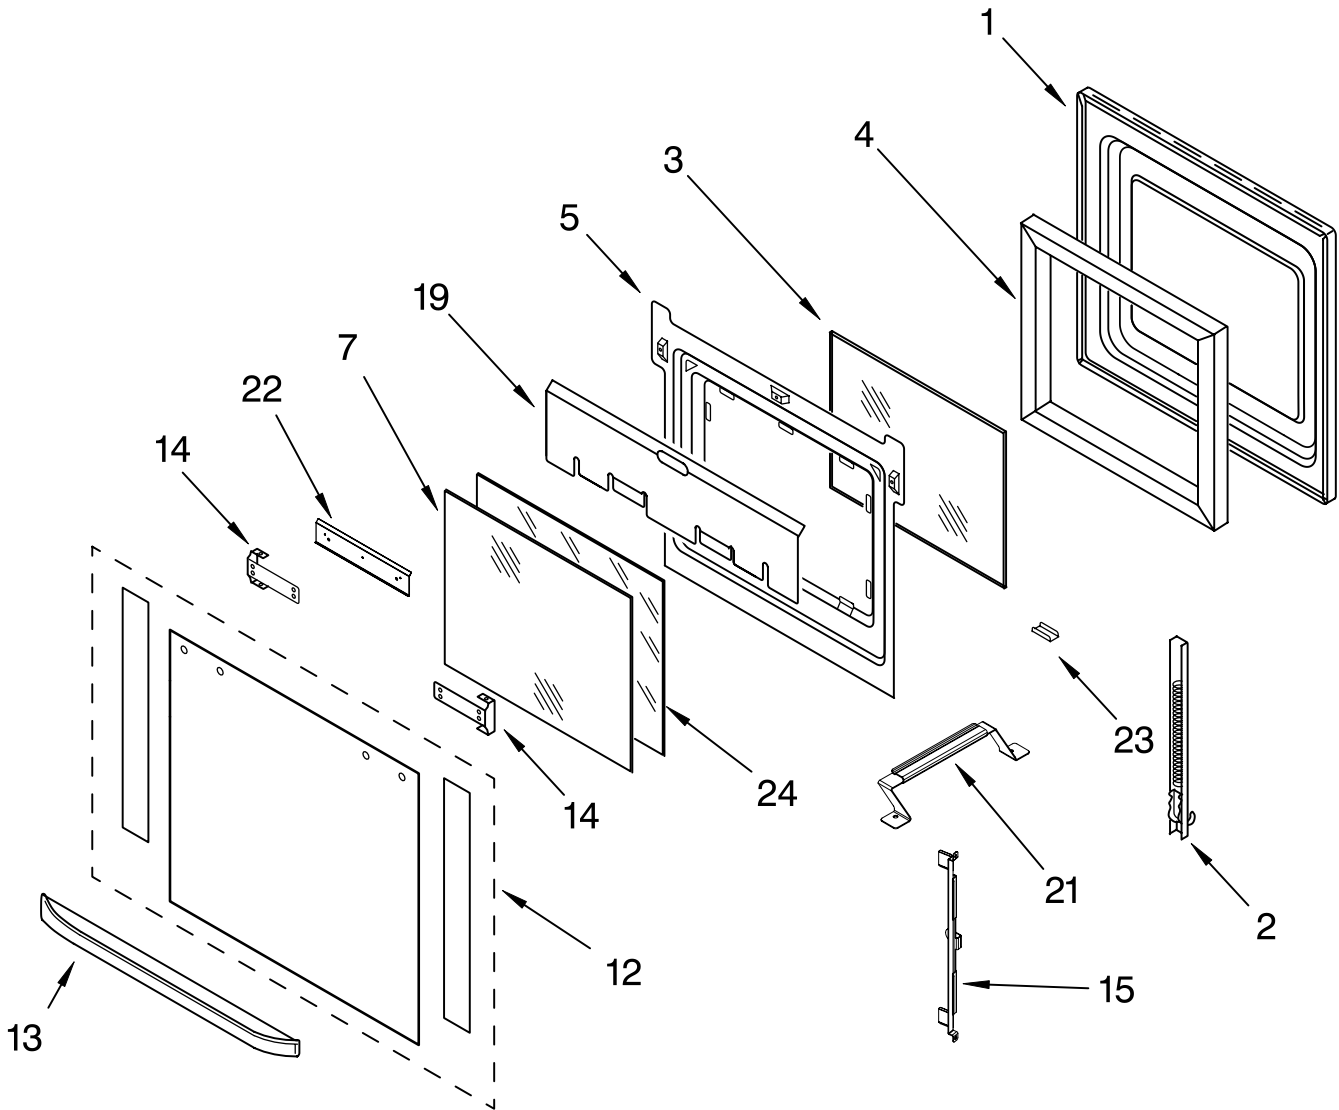

FOR ORDERING INFORMATION REFER TO PARTS PRICE LIST

CONTROL PANEL PARTS

For Models: KEBC247KBL04, KEBC247KWH04, KEBC247KSS04
 (Black) (White) (S.Steel)

Illus. No.	Part No.	DESCRIPTION
1		Panel, Control
	8300815	Black Model
	8300816	White Model
	8302364	S.Steel Model
	3400832	Screw
2		Switch, Membrane
	8302743	Black
	8301963	White
	8302359	S.Steel
	3400832	Screw
3	8302305	Assy, Control
	8301848	Latch, Sister Board
	4449745	Screw

FOR ORDERING INFORMATION REFER TO PARTS PRICE LIST

OVEN DOOR PARTS

For Models: KEBC247KBL04, KEBC247KWH04, KEBC247KSS04

(Black)

(White)

(S.Steel)

Illus. No.	Part No.	DESCRIPTION
1	4457125	Liner, Door
2		Hinge, Door
	8300569	R.Side (Green)
	8300570	L.Side (Green)
	8300571	R.Side (White)
	8300572	L.Side (White)
	4449743	Screw
3	4449247	Glass, Inner
4	4451720	Insulation, Door
5	4457130	Retainer, Glass
	4449809	Screw